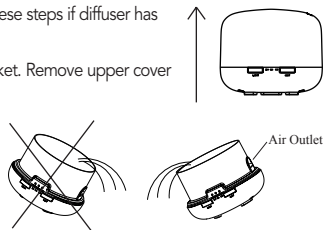

1. When not in use for an extended period, pour any remaining water from the reservoir before storing it in a cool and dry place.
2. If the water level inside the unit runs too low, the unit will automatically stop operating.

Maintenance

For best operation and safety, please follow these steps if diffuser has been used for 5-6 times or 2-3 days:

1. Disconnect the adapter from the power socket. Remove upper cover vertically.
2. Drain the remaining water from the drain outlet side. Do not drain the water from the air outlet side.
3. Remove the adapter from the main body.
4. Use a gentle, diluted kitchen detergent on a damp cloth to clean the diffuser.
5. Fill water tank with water to fill line and operate unit for 30 minutes. Then remove water and dry.
6. If it is dirty inside the mist outlet, please remove the inner cover to clean it.

Note:

- Do not use the medical dilution benzene ethanol on unit. This can cause damage to the product or smear the markings on the product.
- Be sure to use a neutral detergent.

Precautions

In order to avoid damage to the diffuser:

- Do not modify, disassemble or repair this product. If for any reason you need service, please call 800-520-6000.
- Do not stab, twist or stretch the power cord. Do not place near heat. If the power cord is damaged or the socket is loose, please do not operate unit.
- Place unit on a flat, stable surface.
- Drain water after each use from the drain outlet side of unit.
- Only use neutral detergent to clean the unit.
- Do not allow mist to spray directly at person.
- Disconnect adapter from power outlet when performing maintenance.
- Do not put nails, needles or other objects at air outlet or the gap of the main body.
- Use only tap water in unit.

Specifications

Size	5.2" Round X 4.3"H
Weight	About .56 lbs. (adapter not included)
Supply power: input	AC100-240V 50/60Hz
output	DC 24V 650mA
Power	10W
Ultrasonic frequency	2.4MHZ
Timer	2H/4H/Co (continuously working until waterless)
Mist	35 ml/H
Water capacity	10 oz./300ml
Main material	PP
Accessories	Adapter, user manual

**PURE ESSENTIAL OIL
WORKS**

Item #308185
pureessentialoilworks.com • 800.520.6000
tng worldwide • New Hudson, MI 48165
©2017 TNG • Made in China