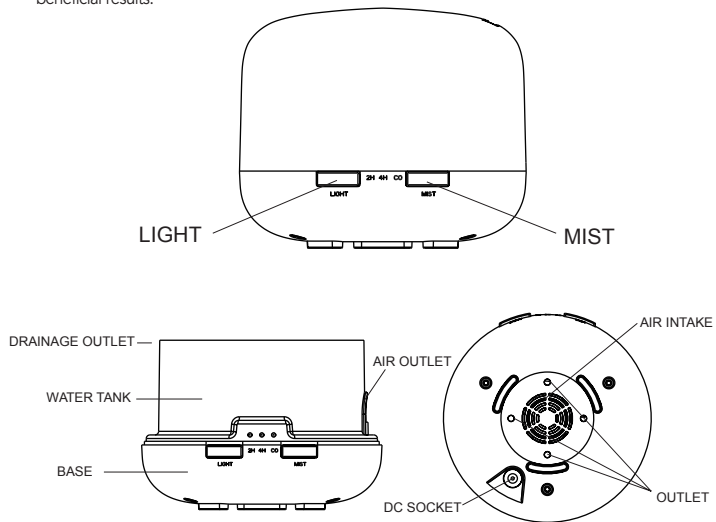

IMPORTANT INSTRUCTIONS — RETAIN FOR FUTURE USE

Congratulations on your purchase of the **Pure Essential Oil Works Nirvana Ultrasonic Aroma Diffuser**. Please read the instructions and safety tips before use. Your diffuser comes with a one-year limited warranty. If for any reason you need service, please call 800-520-6000.

This aroma diffuser uses ultrasonic technology to mist the water without heat for the most beneficial results.